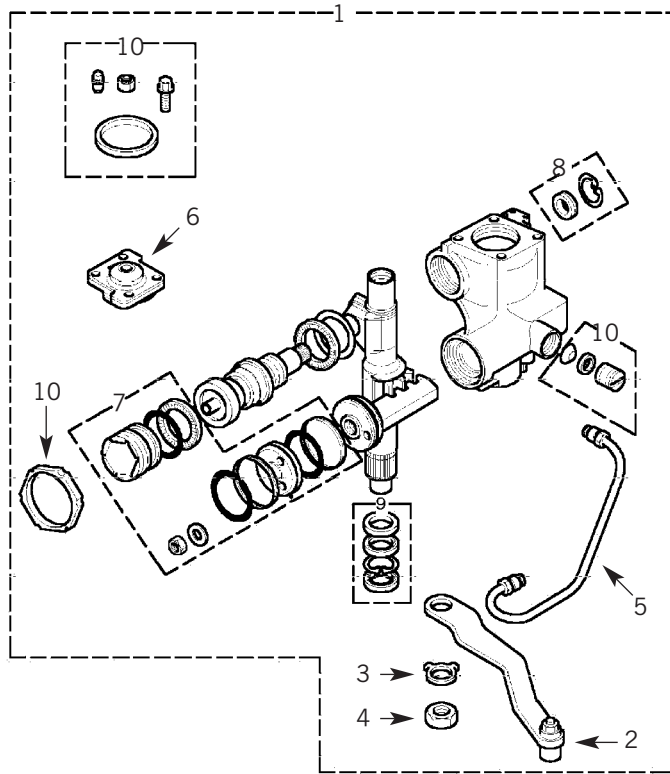

Steering

1	QAF00010	STEERING BOX
2	QJF100140	DROP ARM
3	QGK100060	WASHER
4	QFG100090	NUT
5	QEP105390	PIPE
6	QGB100010	COVER
7	QFW100140	MAIN SEAL KIT
8	QFW100150	INPUT SEAL KIT
9	QFW100180	OUTPUT SEALKIT
10	QFW100190	SEAL REPAIR KIT

11	QHG000040	DRAG LINK ASSEMBLY
12	QEK000020	DRAG LINK TUBE
13	QFS000010	BALL JOINT - SHORT ARM
14	STC3107	CLAMP
15	STC3109	FLANGE NUT
16	STC3108	CLAMP
17	ANR1000	LOCK NUT
18	QHH100001	STEERING DAMPER
19	ANR3671	BUSH

LH DRIVE
QAF100150 STEERING BOX