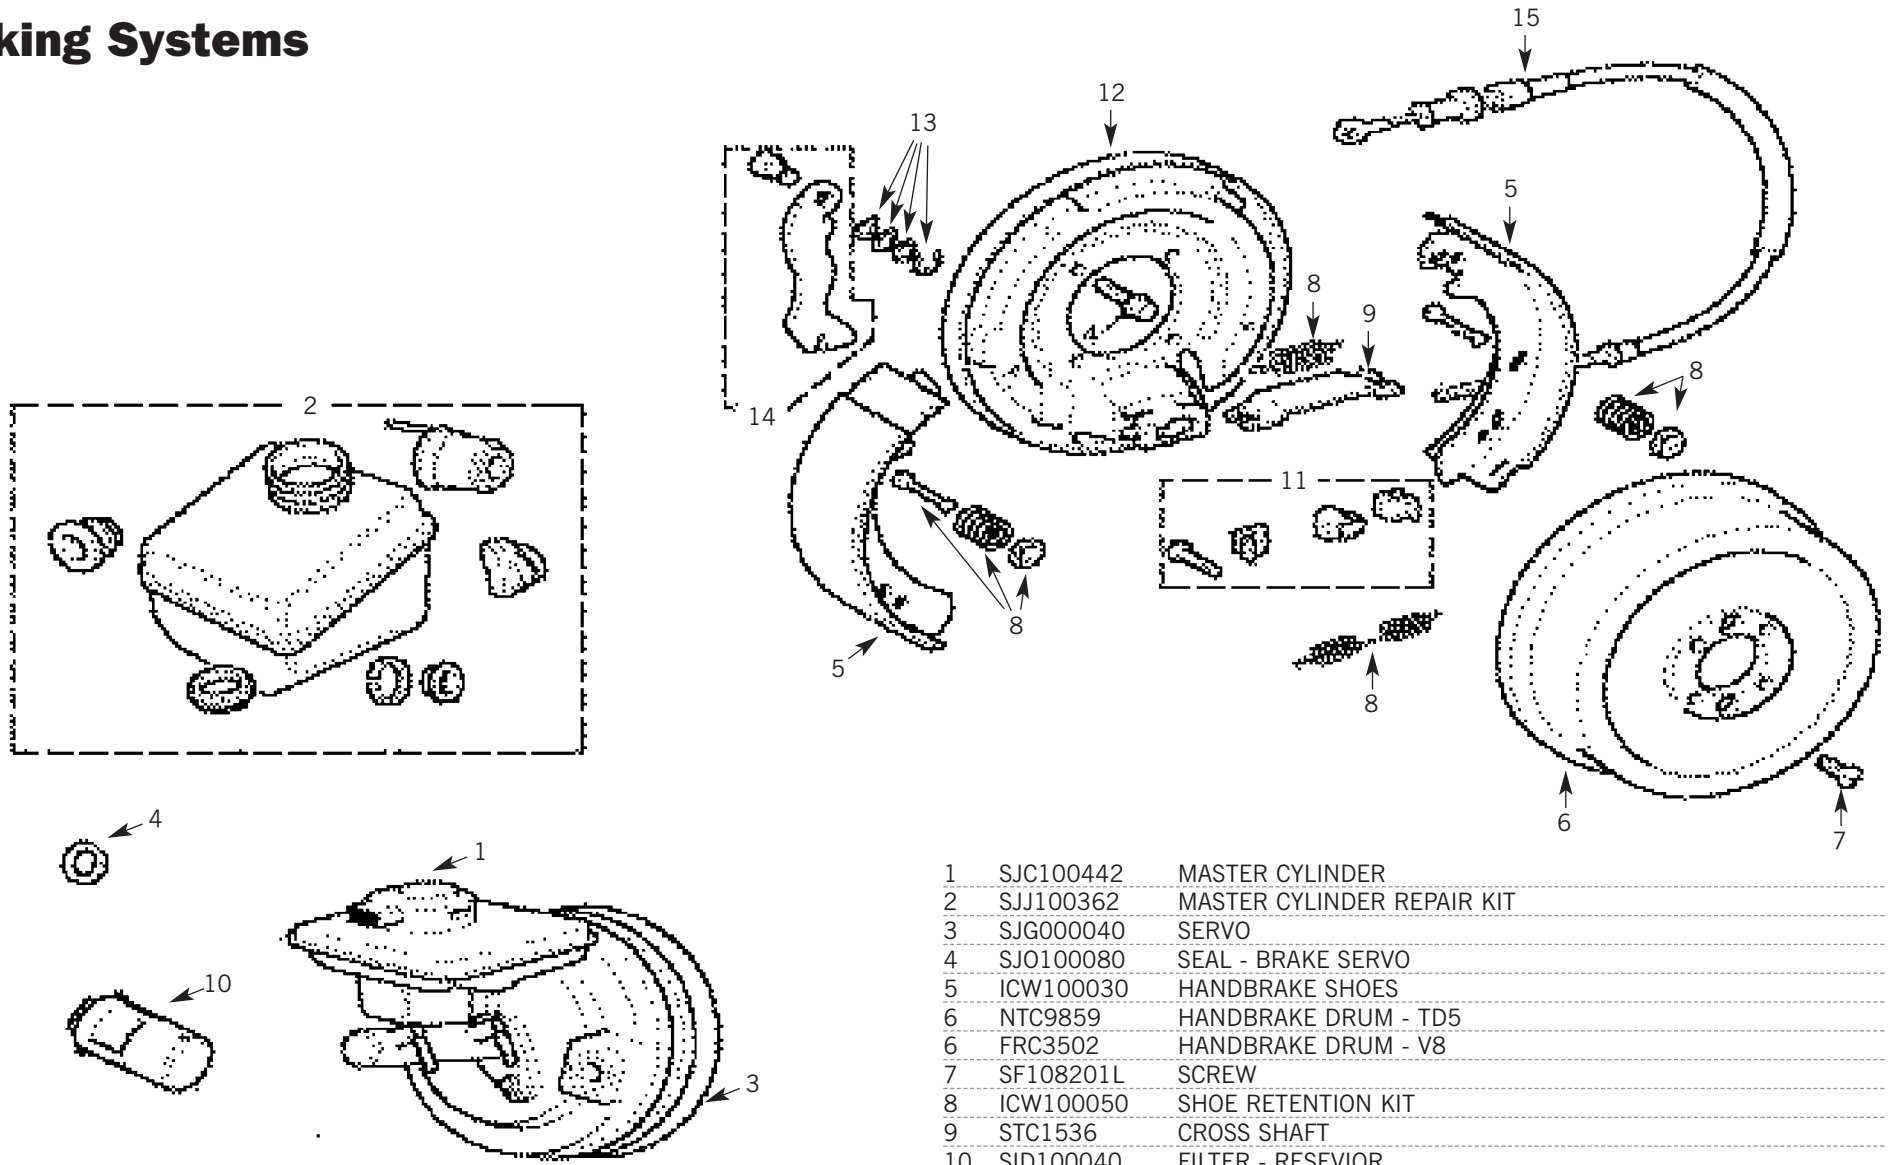

Braking Systems

LH DRIVE	
SJG100250	SERVO ASSEMBLY
SJC100432	MASTER CYLINDER

1	SJC100442	MASTER CYLINDER	
2	SJJ100362	MASTER CYLINDER REPAIR KIT	
3	SJG000040	SERVO	
4	SJO100080	SEAL - BRAKE SERVO	
5	ICW100030	HANDBRAKE SHOES	
6	NTC9859	HANDBRAKE DRUM - TD5	
6	FRC3502	HANDBRAKE DRUM - V8	
7	SF108201L	SCREW	
8	ICW100050	SHOE RETENTION KIT	
9	STC1536	CROSS SHAFT	
10	SID100040	FILTER - RESEVIOR	
11	ICW100040	BRAKE ADJUSTER KIT	
12	SMF100220	BACKPLATE	
13	ICW100000	SHOE RETENTION KIT	
14	ICW100010	LEVER KIT	
15	SPB101500	HANDBRAKE CABLE	TO XA 224663
15	SPB101540	HANDBRAKE CABLE	XA 224664 - 1A 734207
15	SPB000150	HANDBRAKE CABLE	FROM 1A 734208

Manufacturers' part numbers are used for reference purposes only