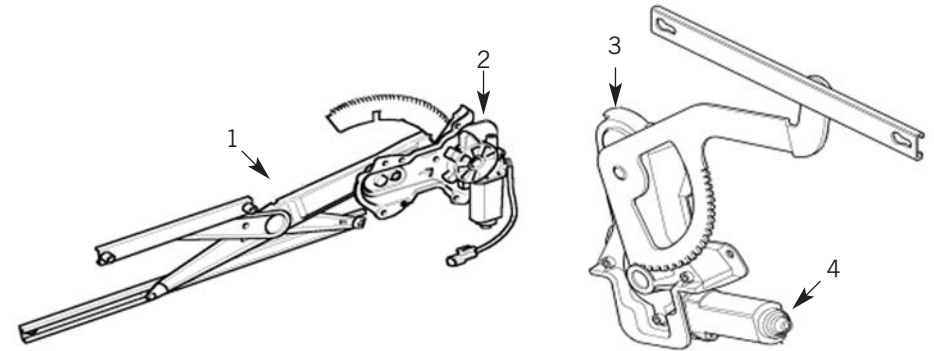

Window Regulators

1	CUH102300	FRONT REGULATOR RH
1	CUH102310	FRONT REGULATOR LH
2	CUR100440	FRONT MOTOR RH
2	CUR100450	FRONT MOTOR LH
3	CVH101240	REAR REGULATOR RH
3	CVH101250	REAR REGULATOR LH
4	CUR100440	REAR MOTOR RH
4	CUR100450	REAR MOTOR LH