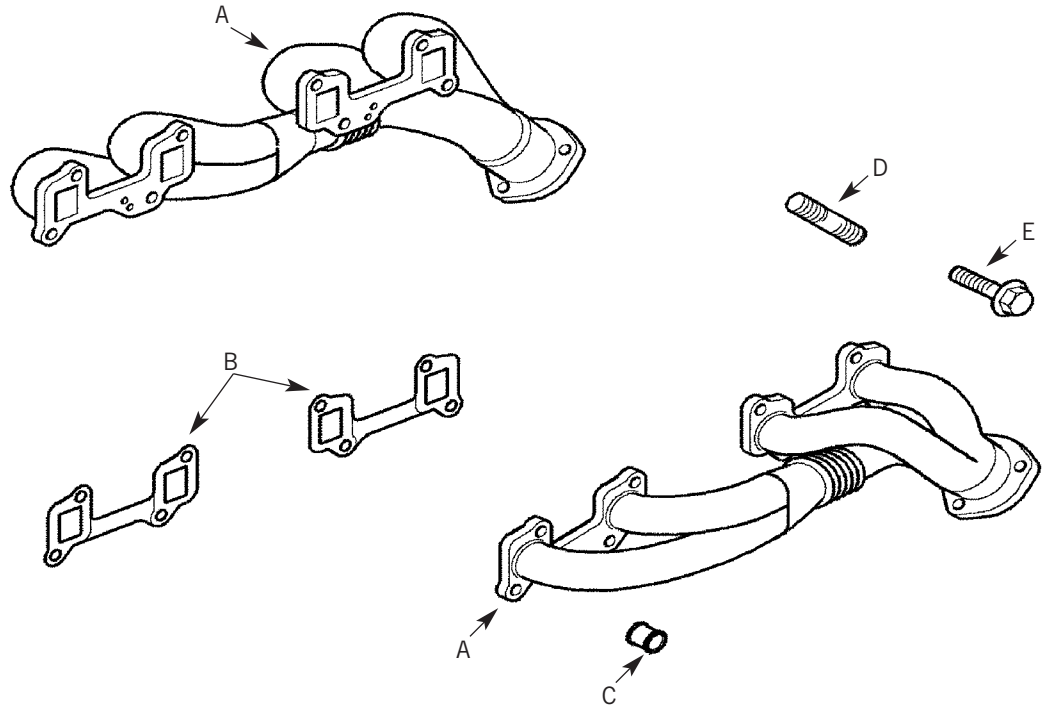

Exhaust Manifold & Turbo

TD5

1	LKC102020	MANIFOLD
2	LKG100470	GASKET
3	TE108051L	STUD
4	ESR2033	NUT
5	ERR6768	GASKET
6	PMF100460	TURBOCHARGER TO 1A 736339
6	PMF000040	TURBOCHARGER FROM 2A 736340
7	PNT100030	GASKET
8	PMK100130	WASTEGATE

V8

A	ERR7394	MANIFOLD RH
A	ERR7393	MANIFOLD LH
B	ERR6733	GASKET
C	ERR6318	SPACER
D	ERR551L	STUD
E	ERR6734	BOLT