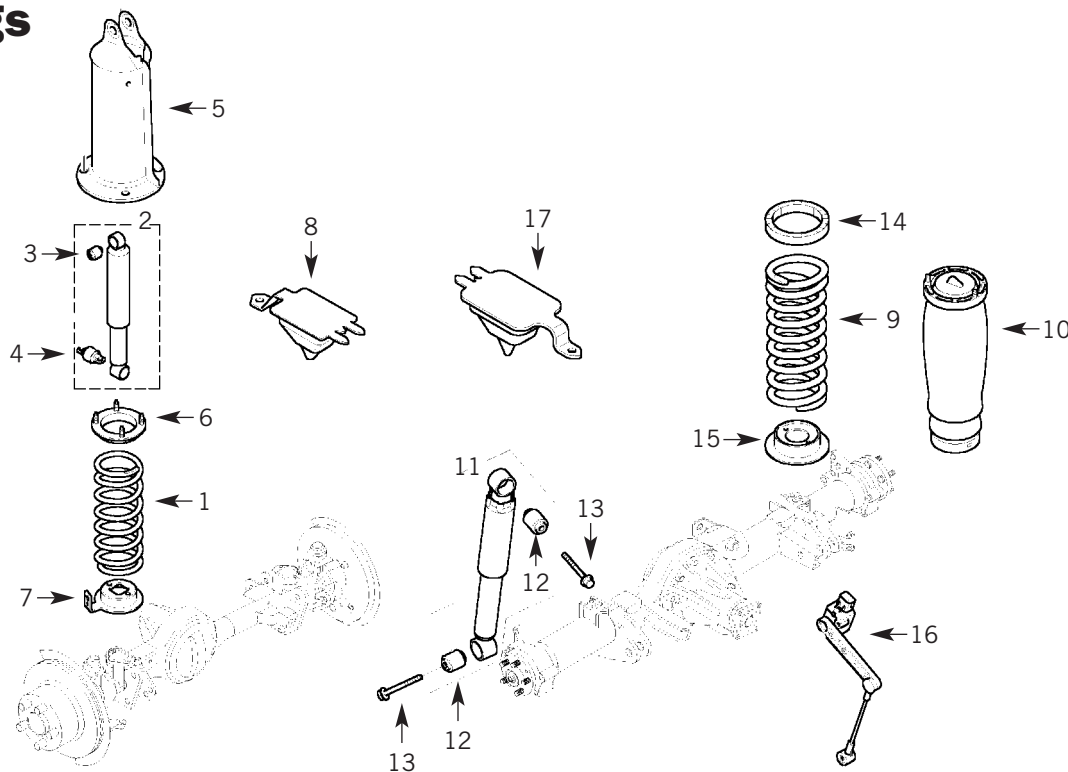

Shock Absorbers & Springs

KEY
* FROM 2A 737590
CS COIL SPRUNG
SL SELF LEVELLING SUSPENSION
ACE ACTIVE CORNERING ENHANCEMENT

FRONT

1	REB101340	COIL SPRING	TD5	
1	REB101330	COIL SPRING	V8	
2	RNB103533	DAMPER	NO ACE	CS
2	RNB103683	DAMPER	ACE	CS
2	RNB103533	DAMPER	NO ACE	SL
2	RNB103694	DAMPER	ACE	SL
3	ROA100050	TOP BUSH		
4	ROA100040	BOTTOM BUSH		
5	KVU101051	BRACKET		
6	RBC100111	ISOLATOR		
7	REG000020	SEAT RH		
7	REG000030	SEAT LH		
8	RNV100060	BUMP STOP		

REAR

9	RKB101101	COIL SPRING RH		CS
9	RKB101100	COIL SPRING LH		CS
9	RKB000340	COIL SPRING RH	*	SL
9	RKB000350	COIL SPRING LH	*	SL
10	RKB101200	AIR SPRING		SL
11	RPD102333	DAMPER	NO ACE	CS
11	RPD102343	DAMPER	ACE	CS
11	RPD102363	DAMPER	NO ACE	SL
11	RPD102354	DAMPER	ACE	SL
12	ROA100050	BUSH		
13	ANR3482	BOLT		
14	ANR2938	ISOLATOR		CS
15	ANR3578	SEAT		CS
16	RQH100030	HEIGHT SENSOR		
17	RNV100060	BUMP STOP		

Manufacturers' part numbers are used for reference purposes only