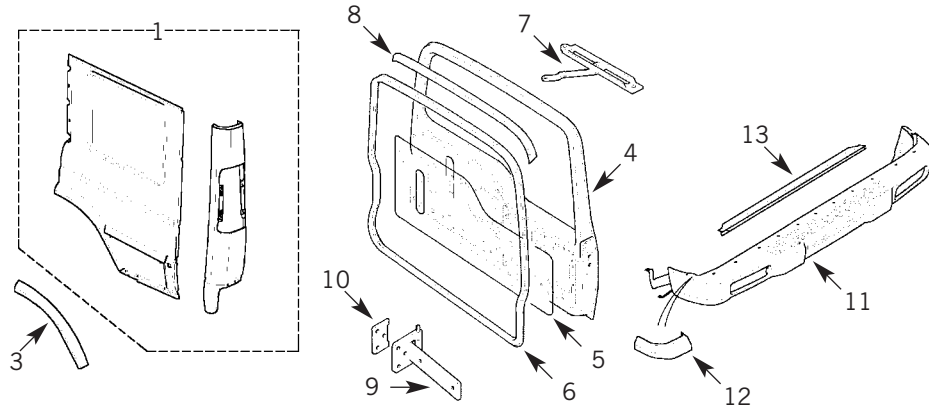

Manufacturers' part numbers are used for reference purposes only

Body Rear

- | | | |
|----|-----------|-------------------|
| 1 | ASR1084 | REAR QTR PANEL RH |
| 1 | ASR1085 | REAR QTR PANEL LH |
| 2 | ASR2220 | REAR INNER QTR RH |
| 2 | ASR2221 | REAR INNER QTR LH |
| 3 | DVK100030 | SEAL |
| 4 | BHD700080 | TAILDOOR ASSEMBLY |
| 5 | EOT100030 | WATER SHEDDER |
| 6 | CKE101000 | SEAL |
| 7 | ALR9290 | CHECKER |
| 8 | BHK700020 | SEAL |
| 9 | BHB700040 | LOWER HINGE |
| 9 | BHB700030 | UPPER HINGE |
| 10 | MXC8775 | GASKET - LOWER |
| 10 | MXC8774 | GASKET - UPPER |
| 11 | DQB102180 | REAR BUMPER |
| 12 | DQR101080 | FINISHER RH |
| 12 | DQR101090 | FINISHER LH |
| 13 | DPP100970 | TREAD PLATE |