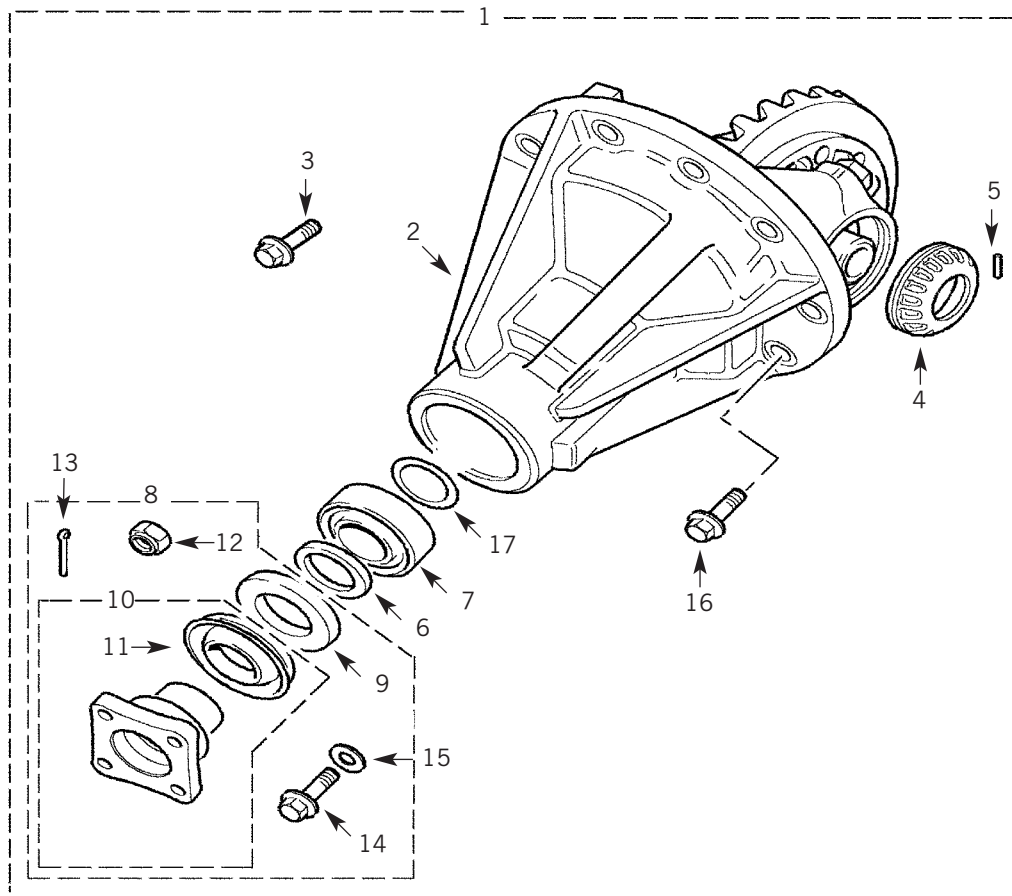

Differential

1	FTC5142	DIFFERENTIALFRONT	4 BOLT
1	FTC5143	DIFFERENTIALREAR	3 BOLT
2	FRC4112	HOUSING	
3	BH112101L	BOLT	
4	FTC4210	DIFF LOCK RING	
5	576159	ROLL PIN	
6	539745	PINION BEARING SPACER	
7	539707	TAPER - ROLLER BEARING	
8	STC3722	FLANGE & MUDSHIELDFRONT	4 BOLT
8	STC3723	FLANGE & MUDSHIELDREAR	3 BOLT

9	FTC5258	SEAL	
10	FTC5322	FLANGE	FRONT 4 BOLT
10	FTC5323	FLANGE	REAR 3 BOLT
11	FTC5317	MUDSHIELD	
12	NY116041L	NUT	
13	PS608101L	SPLIT PIN	FRONT 4 BOLT
14	FS112301P	BOLT	
15	FTC5413	WASHER	
16	TYG100610	BOLT	
17	MULTIPLE	SHIM