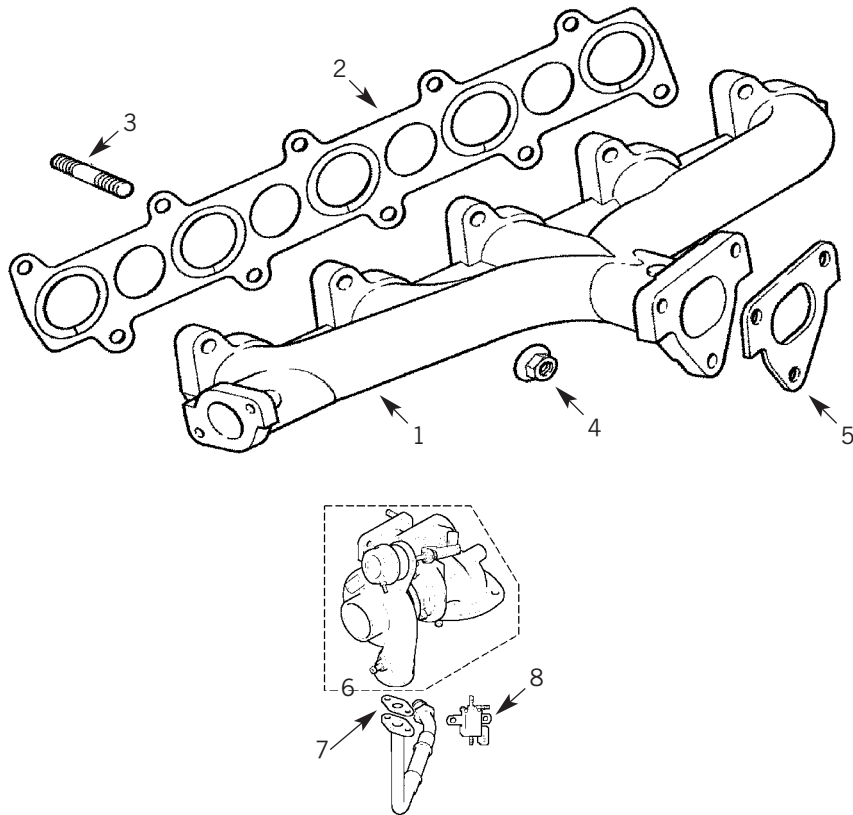

Exhaust Manifold & Turbo

TD5

1	LKC102020	MANIFOLD
2	LKG100470	GASKET
3	TE108051L	STUD
4	ESR2033	NUT
5	ERR6768	GASKET
6	PMF100460	TURBOCHARGER TO 1A 736339
6	PMF000040	TURBOCHARGER FROM 2A 736340
7	PNT100030	GASKET
8	PMK100130	WASTEGATE

V8

A	ERR7394	MANIFOLD RH
A	ERR7393	MANIFOLD LH
B	ERR6733	GASKET
C	ERR6318	SPACER
D	ERR551L	STUD
E	ERR6734	BOLT