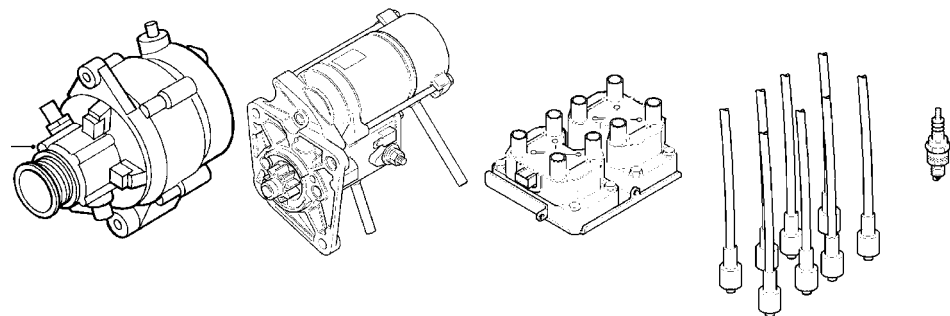

Electrical (Engine)

TD5	ERR6999	ALTERNATOR	V8	ERR6413	ALTERNATOR
TD5	NAD101240	STARTER MOTOR	V8	NAD101240	STARTER MOTOR
TD5	ERR6066	GLOW PLUG	V8	ERR6045	IGNITION COIL
			V8	NLP100320	SPARK PLUG
			V8	BRA 2002	HT LEAD SET

LH DRIVE	
XBC105140	HEADLAMP RH LHD
XBC105150	HEADLAMP LH LHD