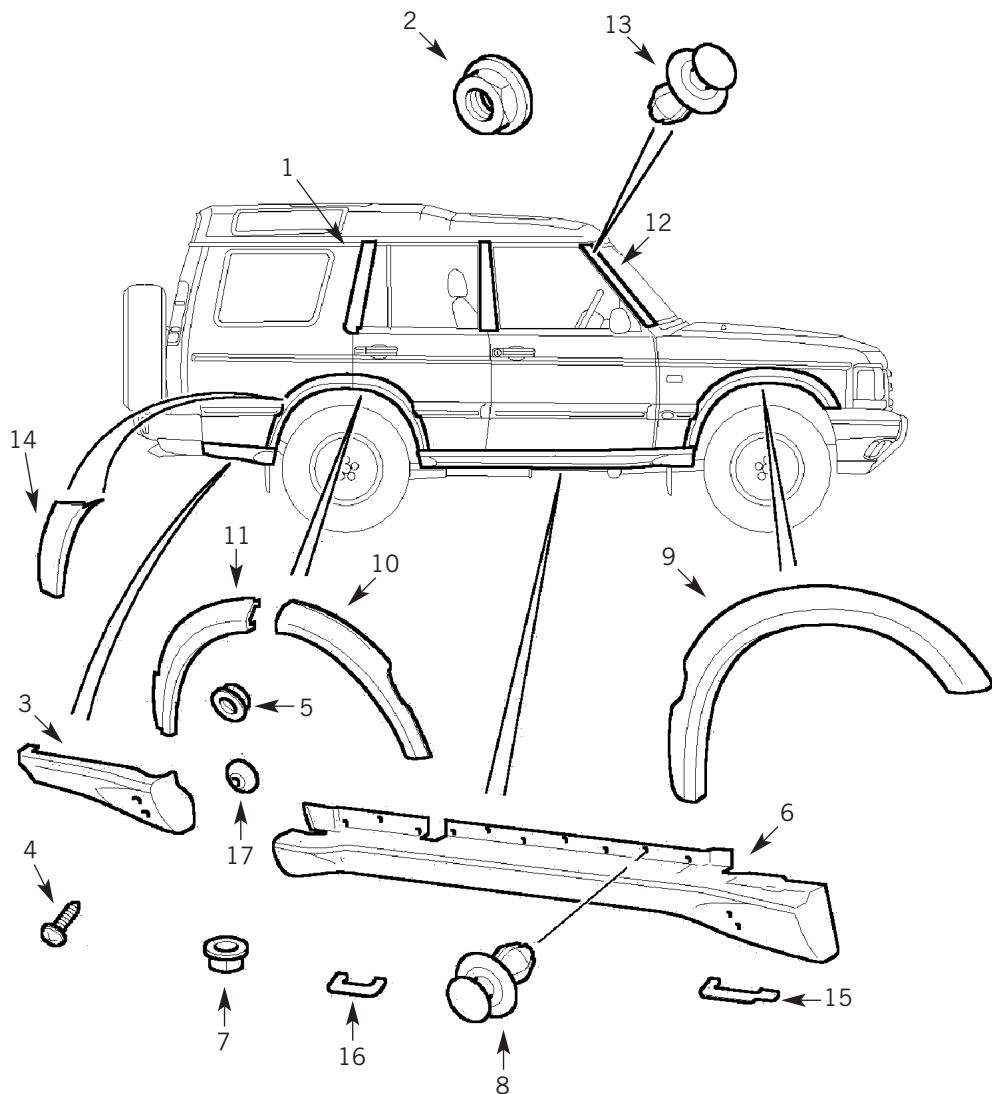

Body Finishers

1	DDG100381	D-POST FINISHER	RH
1	DDG100391	D-POST FINISHER	LH
2	MXC8807	NUT	
3	DDE101720	FINISHER REAR TONNEAU	RH
3	DDE101730	FINISHER REAR TONNEAU	LH
4	DYP101510	SCREW	
5	DYH100950	NUT	
6	DDJ100600	SILL FINISHER (A) (1)	RH
6	DDJ100610	SILL FINISHER (A) (1)	LH
6	DDJ100820	SILL FINISHER (A) (2)	RH
6	DDJ100830	SILL FINISHER (A) (2)	LH
6	DDJ100840	SILL FINISHER (B)	RH
6	DDJ100850	SILL FINISHER (B)	LH
7	ESR1560	NUT	
8	ANR2224	RIVET - PLASTIC	
9	DFJ100440	FRONT WHEELARCH FLARE	RH
9	DFJ100450	FRONT WHEELARCH FLARE	LH
10	DFK100860	REAR WHEELARCH FLARE	RH
10	DFK100870	REAR WHEELARCH FLARE	LH
11	DFK100940	REAR WHEELARCH FLARE	RH
11	DFK100950	REAR WHEELARCH FLARE	LH
12	DCB000280PMA	A-POST FINISHER	RH
12	DCB000290PMA	A-POST FINISHER	LH
13	79086L	RIVET - PLASTIC	
14	DFK100900	REAR WHEELARCH FLARE	RH
14	DFK100910	REAR WHEELARCH FLARE	LH
15	DDZ100000	FILLER	RH
15	DDZ100010	FILLER	LH
16	DDZ100020	FILLER	
17	DYH101090	FINISHER	

KEY

- A REAR MUDFLAPS
- B FRONT & REAR MUDFLAPS
- 1 TO YA 266555
- 2 FROM YA 266556