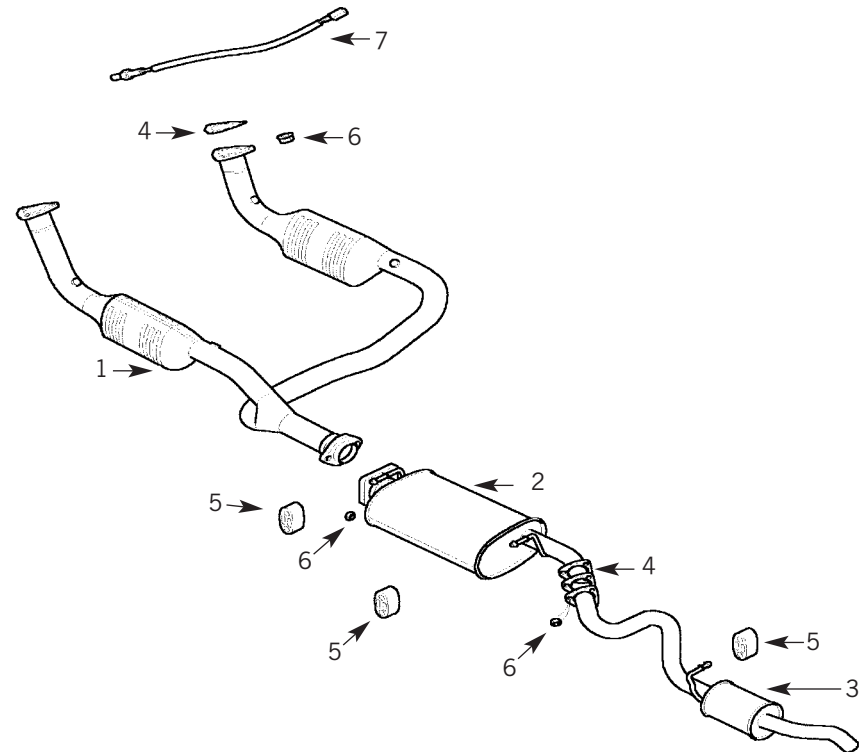

Exhaust System

TD5

1	WCD000960	DOWNPIPE
1	WCD000500	DOWNPIPE WITH CATALYST
2	WDE100590	CENTRE SILENCER
3	WDE100660	REAR SILENCER
4	ESR3737	GASKET
5	ESR3172	MOUNTING
6	NV110041L	NUT

V8

1	WCD105880	DOWNPIPE	TO 1A 708004
1	WCD000200	DOWNPIPE	FROM 1A 708005
2	WCE104640	CENTRE SILENCER	
3	WDE100650	REAR SILENCER	
4	ESR3737	GASKET	
5	ESR3172	MOUNTING	
6	NV110041L	NUT	
7	MHK100920	LAMBDA SENSOR	

Manufacturers' part numbers are used for reference purposes only