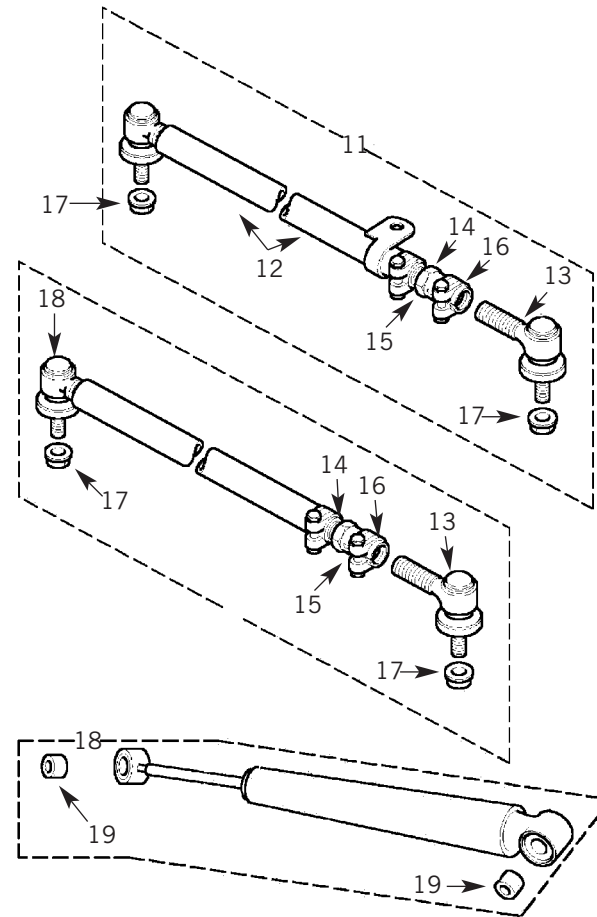

Steering

1	QAF00010	STEERING BOX
2	QJF100140	DROP ARM
3	QGK100060	WASHER
4	QFG100090	NUT
5	QEP105390	PIPE
6	QGB100010	COVER
7	QFW100140	MAIN SEAL KIT
8	QFW100150	INPUT SEAL KIT
9	QFW100180	OUTPUT SEALKIT
10	QFW100190	SEAL REPAIR KIT

11	QHG000040	DRAG LINK ASSEMBLY
12	QEK000020	DRAG LINK TUBE
13	QFS000010	BALL JOINT - SHORT ARM
14	STC3107	CLAMP
15	STC3109	FLANGE NUT
16	STC3108	CLAMP
17	ANR1000	LOCK NUT
18	QHH100001	STEERING DAMPER
19	ANR3671	BUSH

LH DRIVE
QAF100150 STEERING BOX