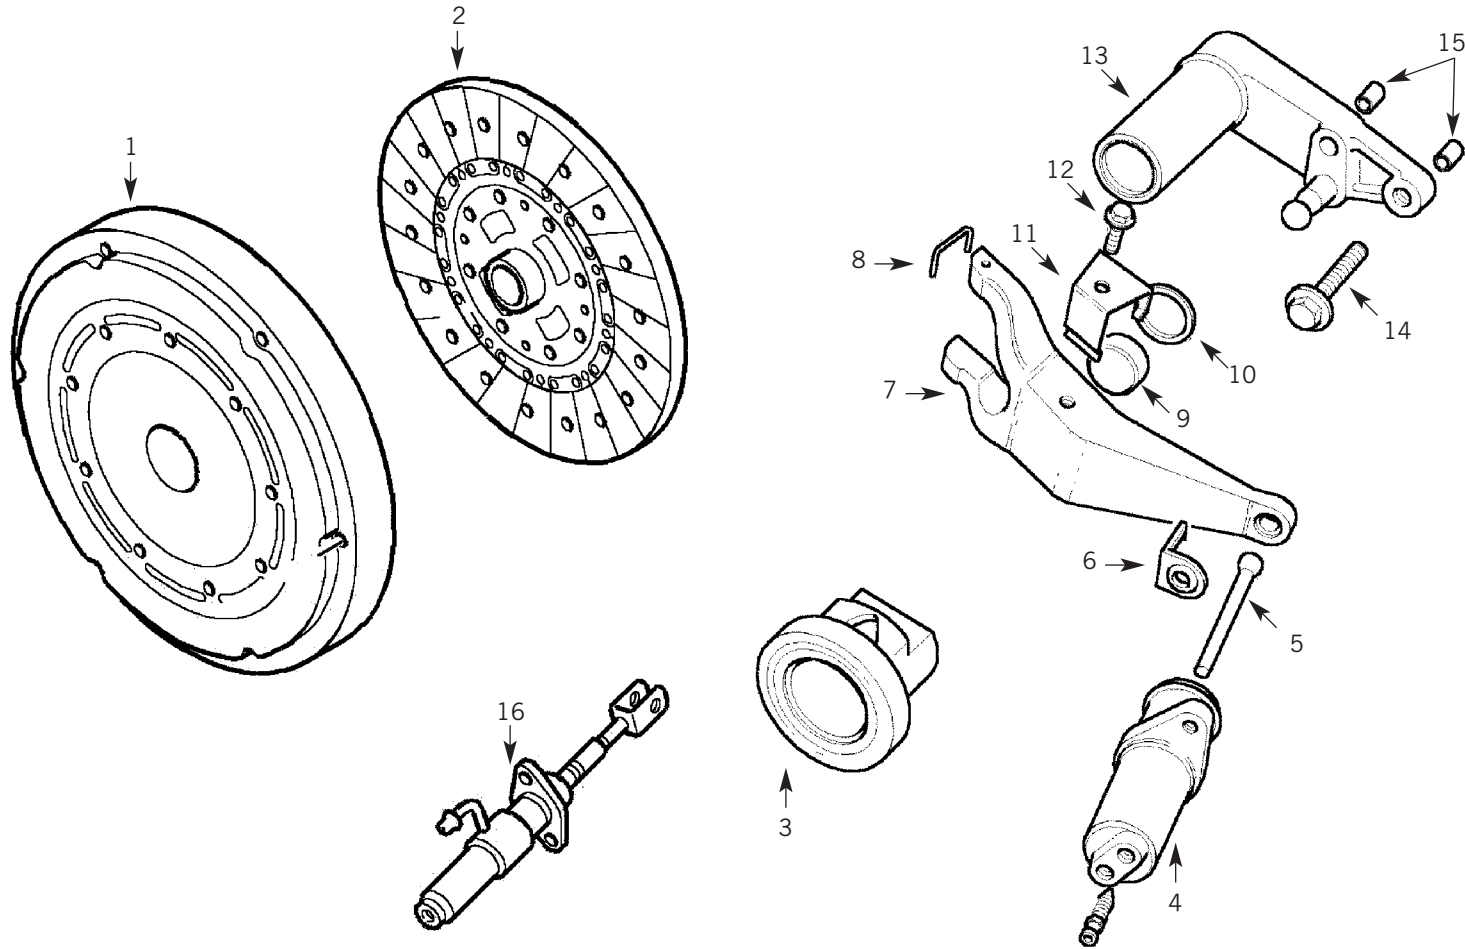

Braking Systems

LH DRIVE	
SJG100250	SERVO ASSEMBLY
SJC100432	MASTER CYLINDER

1	SJC100442	MASTER CYLINDER	
2	SJJ100362	MASTER CYLINDER REPAIR KIT	
3	SJG000040	SERVO	
4	SJO100080	SEAL - BRAKE SERVO	
5	ICW100030	HANDBRAKE SHOES	
6	NTC9859	HANDBRAKE DRUM - TD5	
6	FRC3502	HANDBRAKE DRUM - V8	
7	SF108201L	SCREW	
8	ICW100050	SHOE RETENTION KIT	
9	STC1536	CROSS SHAFT	
10	SID100040	FILTER - RESEVIOR	
11	ICW100040	BRAKE ADJUSTER KIT	
12	SMF100220	BACKPLATE	
13	ICW100000	SHOE RETENTION KIT	
14	ICW100010	LEVER KIT	
15	SPB101500	HANDBRAKE CABLE	TO XA 224663
15	SPB101540	HANDBRAKE CABLE	XA 224664 - 1A 734207
15	SPB000150	HANDBRAKE CABLE	FROM 1A 734208

Manufacturers' part numbers are used for reference purposes only

Clutch

1	FTC4630	CLUTCH COVER	TD5
1	FTC5301	CLUTCH COVER	V8
2	FTC4631	CLUTCH PLATE	TD5
2	FTC4789	CLUTCH PLATE	V8
3	FTC5200	RELEASE BEARING	
4	FTC5202	SLAVE CYLINDER	
5	FTC5199	PUSH ROD	
6	576723	CLIP	
7	576137	RELEASE ARM	
8	576203	STAPLE	